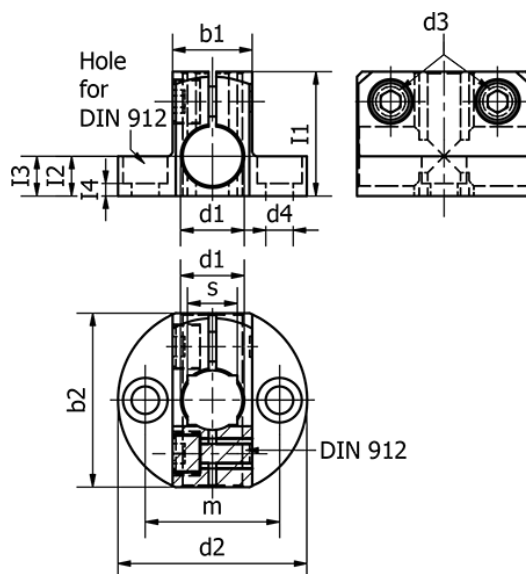

Data Sheet

Article number: 20473B12ELS

Description: E+G Foot clamp mounting - GN 473-B12-ELS

Measures

b1	= 16	l2	= 8
b2	= 35	l3	= 8
Clamping kit for d3	= GN 511-M5-16	l4	= 2.5
d1	= B12	m	= 27
d2	= 38	s	= 10
d3	= M5	Weight (g)	= 33
d4	= M5		
l1	= 25		